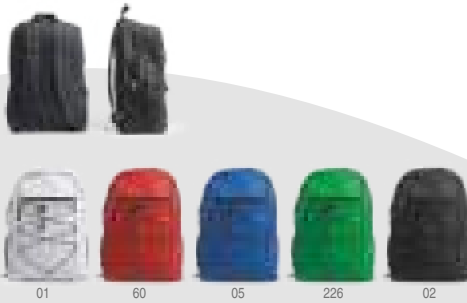

ENJOY THE ADVENTURE

01 60 05 226 02

7181 Misuri

Sports backpack in 600D polyester. Zip fastening in main and front pocket. Front elastic bungee cord and side mesh pockets. Padded back and shoulder straps. **Print code:** F(1), N1(8), O2, P

📏 30 x 45 x 14 cm 📦 1 📦 40