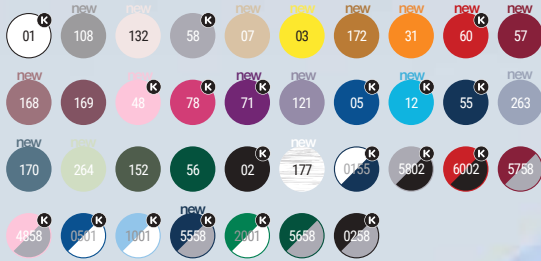

1067 Urban | XS - 4XL | 3/4 - 11/12

Hoodie in two designs: one in solid plain colour and one in two colours. Two-coloured design with contrasting inner hood and adjustable drawcord. Covered seams in collar and kangaroo style pocket. 1x1 elastane rib in cuffs and waistband. Kids sizes without drawcord. **Print code:** F3(6), N(8), O3, P

50% cotton / 50% polyester, 280 gsm brushed fleece.
Heather grey 58: 55% cotton / 40% polyester / 5% viscose.

4XL size in colour: 02;55;5802;5558;0258.

1 25