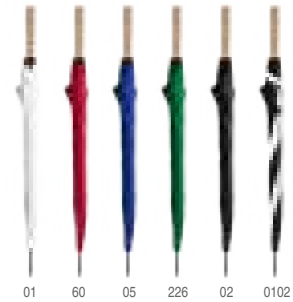

5611 **Fargo**

Umbrella made of 190T polyester with wooden handle and auto-opening. Ribs and tips in black. Velcro fastening. **Print code:** SG2(1), N1(8), O2, R1, L2

85 x Ø105,00 cm 1 40