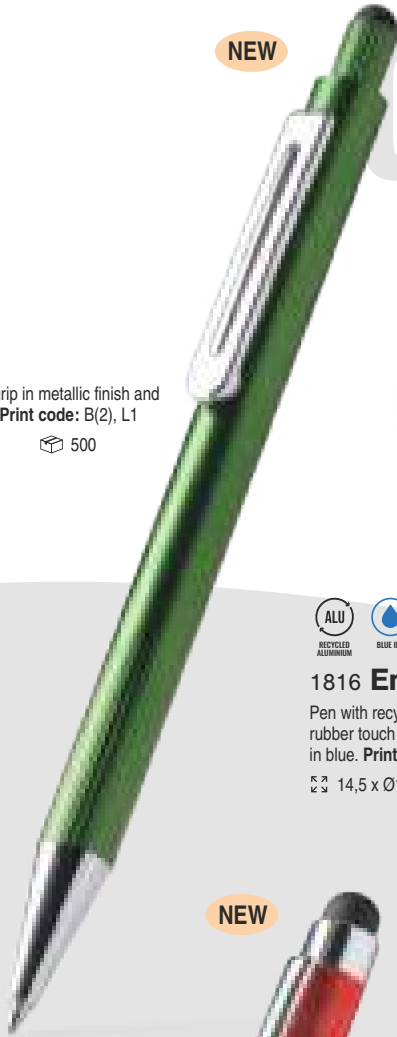

1770 **Garet**

Aluminium ballpoint pen with striped grip in metallic finish and touch pointer. Jumbo ink refill in blue. **Print code:** B(2), L1

📏 14 x Ø1,00 cm   📦 1/50   📦 500

NEW