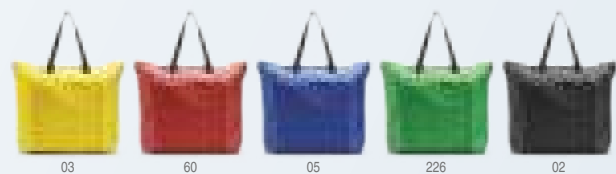

LUBIN

7197 Lubin

Foldable cooler bag in 190T polyester. Isothermal aluminium lining and zip fastening. Reinforced handles. Easy folding with zip. **Print code:** G(1), N1(8), O2

📏 45 x 36 x 9 cm   📦 1/20   📦 100