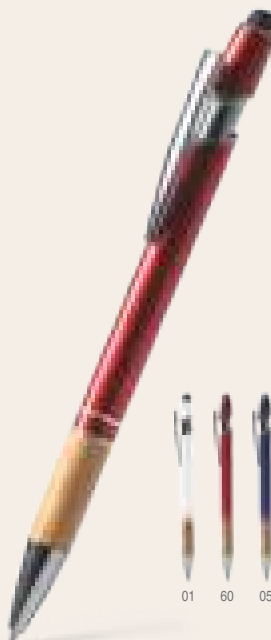

📏 14 x Ø1,00 cm 📦 1/50 📦 500

01 60 242 114 02

1332 Osiris

Ball pen with structure and push button in bamboo. Soft-touch colour detail. Metal tip and clip. Blue ink. **Print code:** A(2), L1

📏 14 x Ø1,00 cm 📦 1/50 📦 500