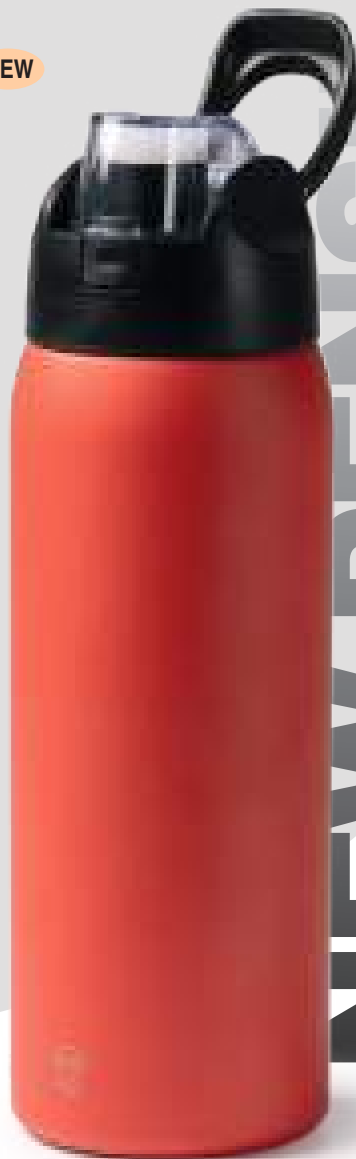

23,5 x Ø6,8 cm 1 30

NEW

NEW PENSIL

LARGE CAPACITY

01 60 05 02

1786 Pensil

Double-walled thermal bottle with body in recycled 304 stainless steel. Lid with release button and carry handle. Capacity: 930 ml Presentation in eco design box. **Print code:** F(2), L2, W