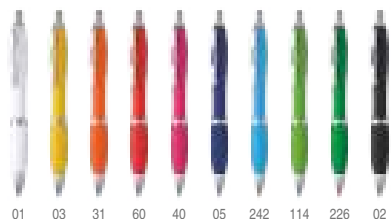

📏 14 x Ø1,00 cm 📦 1/50 📦 1000

8028 Gorbea

Ball pen with push button, made of wheat fibre and ABS.
Blue ink. **Print code:** A(2)

📏 14 x Ø1,00 cm 📦 1/50 📦 1000

WHEAT FIBER

COL OUR FUL

8009 Merlin

Retractable pen made of ABS with soft grip. Blue ink. **Print code:** A(2)