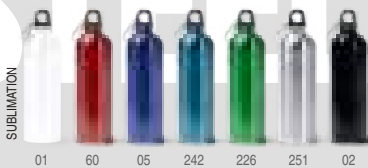

RECYCLED STEEL BOTTLES

SUBLIMATION

01 60 05 242 226 251 02

1790 Tomak

304 Stainless Steel Recycled Bottle. Metallic finish with carabiner. Capacity: 750 ml. Presentation in eco design box. **Print code:** F(2), L2, R, W

📏 25 x Ø7,5 cm   📦 1   📦 40