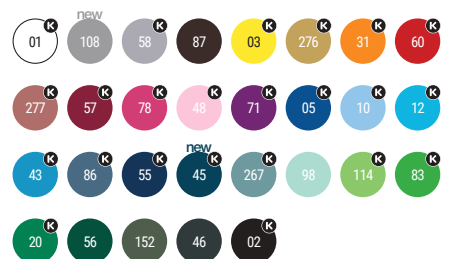

6554 Beagle | XS - 4XL | 1/2 - 11/12

Short-sleeve t-shirt with double layer crew neck in elastane, made in tubular fabric for adults. Side seams in kids sizes. Reinforced covered seams in collar.

Print code: F(6), N2(8), N3(8), N4(8), O1, P, Y2, Y3, Y4

100% cotton, single jersey, 155 gsm.

Heather grey 58: 85% cotton / 15% viscose.

4XL size in colour: 01;55;02.

📦 5   📦 100