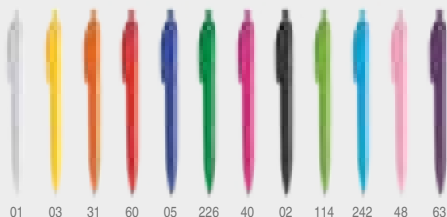

8010 Stix

Retractable pen made of ABS in assorted colours. Available in blue and black ink. **Print code:** A(2)

13,8 x Ø1,00 cm 1/50 1000